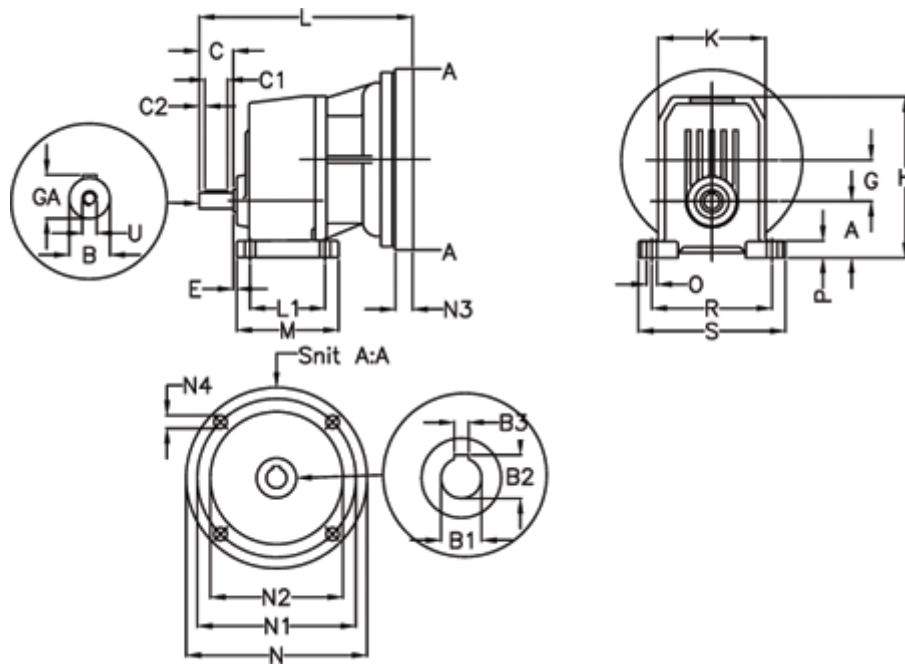

Article number: 40550400611230

Description: Single Stage Helical Gear  
S 401-6,1-P80B5

## Measures

A = 70	E = 23.0	M = 165.0	R = 180
B = 28	F = 8x7x50	N = 200	S = 215
B1 = 19	G = 61.7	N1 = 165	U = M8
B2 = 21.8	GA = 31.0	N2 = 130	
B3 = 6	H = 224.5	N3 = -	
C = 60	K = 155	N4 = M10x12	
C1 = 50	L = 294	O = 14	
C2 = 5	L1 = 125.0	P = 21.0	